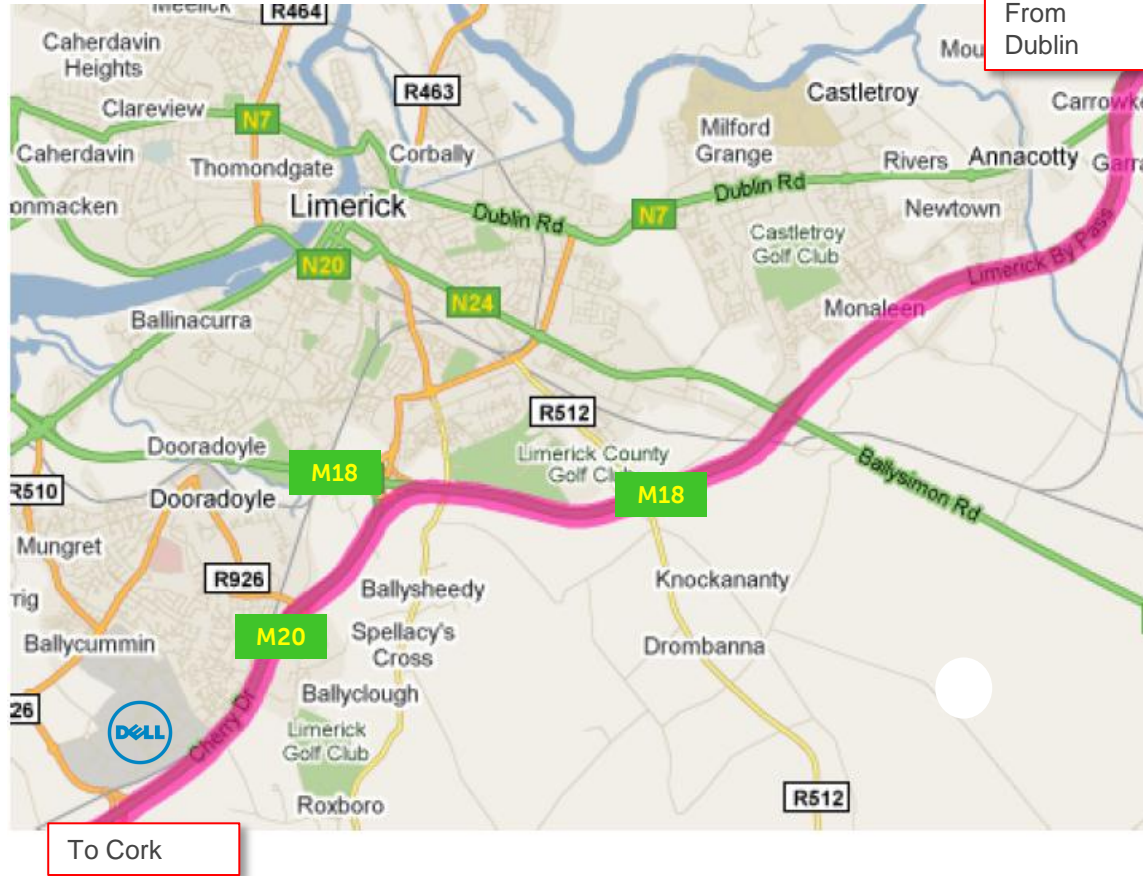

# Directions to Dell Limerick

# From Dublin – DELL Limerick

- From Dublin take the N7 to Limerick, then the M7 motorway,
- On approaching Limerick stay on the M7 until ext 30, take exit signposted Cork M18
- Take the **M18** towards Limerick.
- Follows signs for Cork which will bring you onto the **M20**.
- **Take Exit 3 to Raheen Business Park.**
- At 1<sup>st</sup> roundabout take 2<sup>nd</sup> exit
- At 2<sup>nd</sup> roundabout take 3<sup>rd</sup> roundabout
- Follow the road until the first main crossroad and take a left.
- Dell is on the Right hand side

# From Cork – DELL Limerick

- From Cork take the N20 to Limerick,
- On approaching Limerick take the M20 motorway signposted Limerick
- Take Exit 3 to Raheen Business Park.**
- At 1<sup>st</sup> roundabout take 2<sup>nd</sup> exit
- At 2<sup>nd</sup> roundabout take 3<sup>rd</sup> roundabout
- Follow the road until the first main crossroad and take a left.
- Dell is on the Right hand side