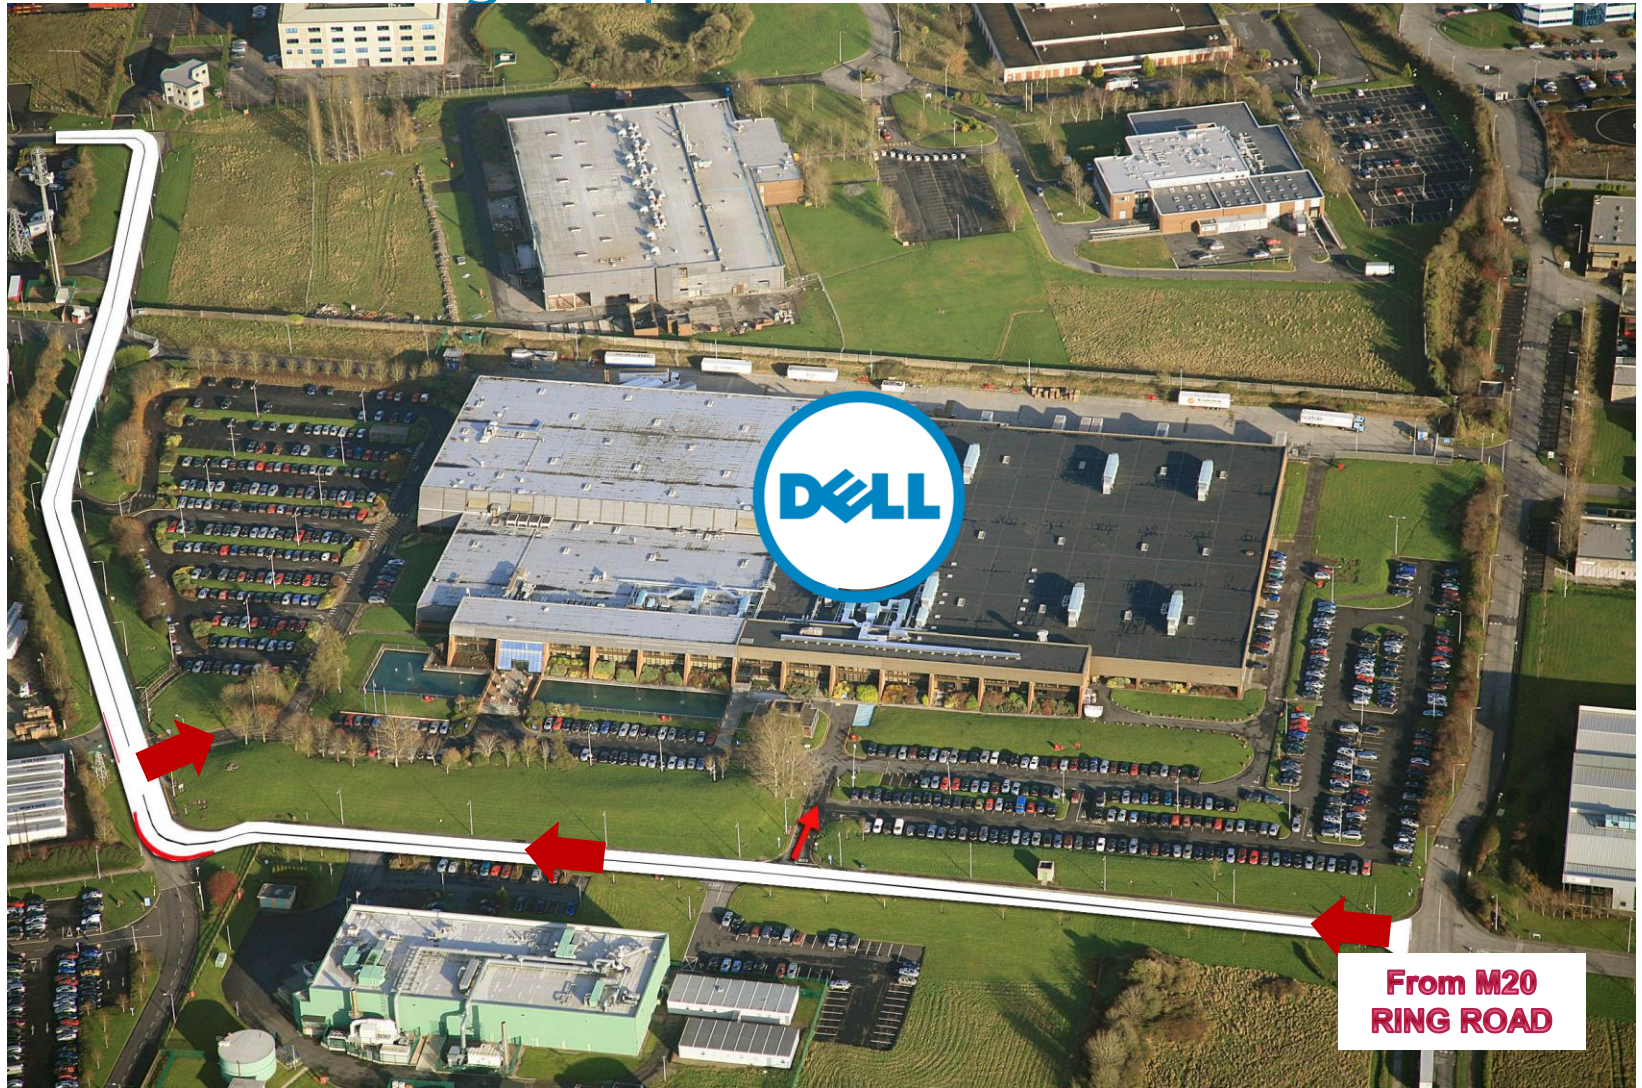

IELIM1 Building Map

**From M20
RING ROAD**