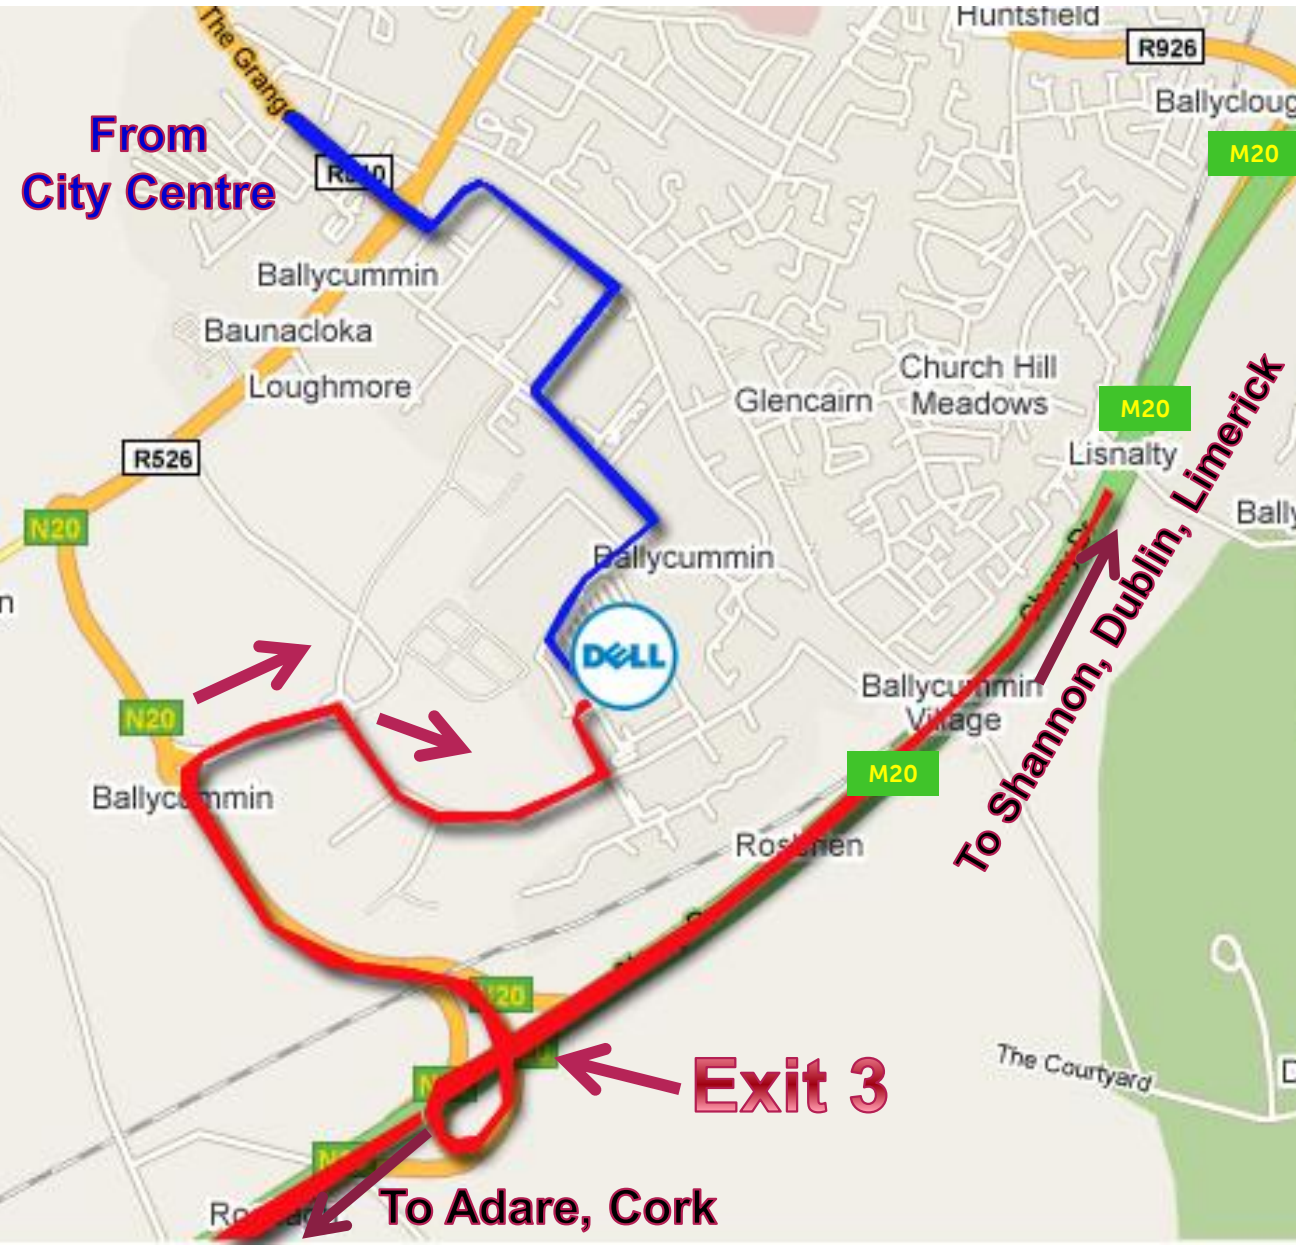

# From Dublin – DELL Limerick

- From Dublin take the N7 to Limerick, then the M7 motorway,
- On approaching Limerick stay on the M7 until ext 30, take exit signposted Cork M18
- Take the **M18** towards Limerick.
- Follows signs for Cork which will bring you onto the **M20**.
- **Take Exit 3 to Raheen Business Park.**
- At 1<sup>st</sup> roundabout take 2<sup>nd</sup> exit
- At 2<sup>nd</sup> roundabout take 3<sup>rd</sup> roundabout
- Follow the road until the first main crossroad and take a left.
- Dell is on the Right hand side

# From Cork – DELL Limerick

- From Cork take the N20 to Limerick,
- On approaching Limerick take the M20 motorway signposted Limerick
- Take Exit 3 to Raheen Business Park.**
- At 1<sup>st</sup> roundabout take 2<sup>nd</sup> exit
- At 2<sup>nd</sup> roundabout take 3<sup>rd</sup> roundabout
- Follow the road until the first main crossroad and take a left.
- Dell is on the Right hand side

# Limerick City to DELL

- Take the Dock road towards Foynes (N69).

- Take the 1<sup>st</sup> exit at 3<sup>rd</sup> roundabout heading towards Raheen

- At 2<sup>nd</sup> roundabout take the second exit into the Raheen Business Park

# Direction to Dell from M20 – Exit 3

- Take Exit 3 to Raheen Business Park.
- At 1<sup>st</sup> roundabout take 2<sup>nd</sup> exit
- At 2<sup>nd</sup> roundabout take 3<sup>rd</sup> roundabout
- Follow the road until the first main crossroad and take a left.
- Dell is on the Right hand side