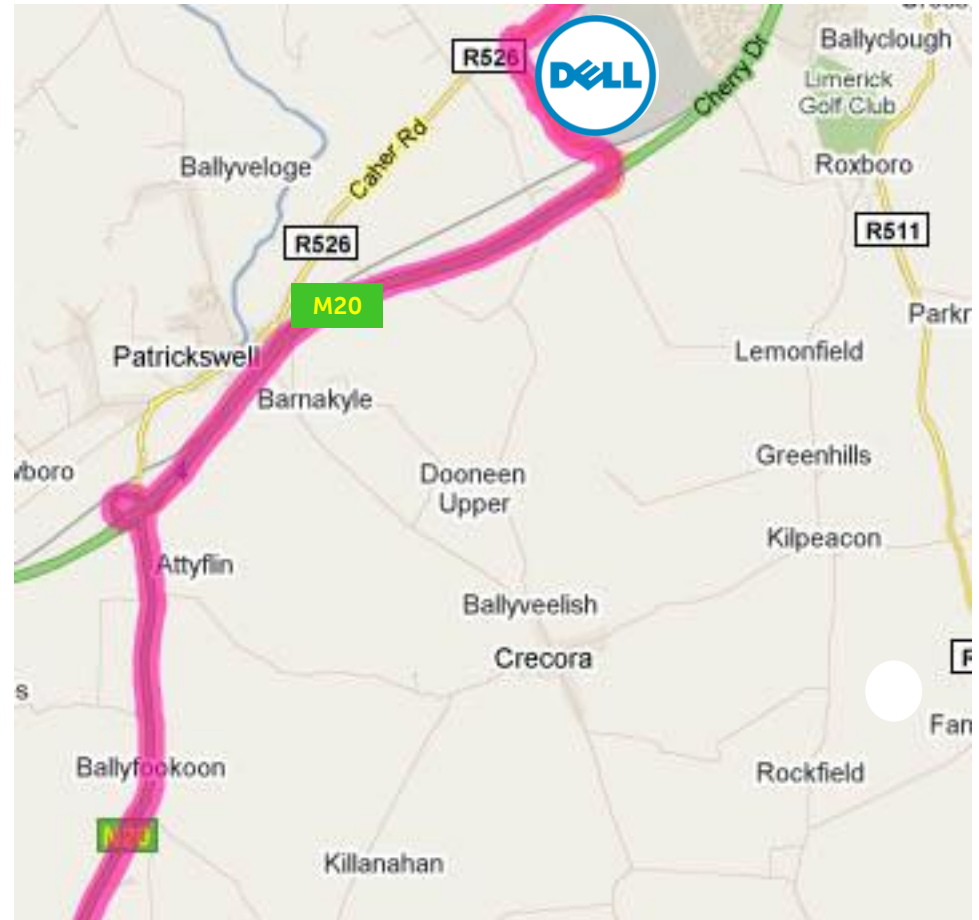

# From Dublin – DELL Limerick

- From Dublin take the N7 to Limerick, then the M7 motorway,
- On approaching Limerick stay on the M7 until ext 30, take exit signposted Cork M18
- Take the **M18** towards Limerick.
- Follows signs for Cork which will bring you onto the **M20**.
- **Take Exit 3 to Raheen Business Park.**
- At 1<sup>st</sup> roundabout take 2<sup>nd</sup> exit
- At 2<sup>nd</sup> roundabout take 3<sup>rd</sup> roundabout
- Follow the road until the first main crossroad and take a left.
- Dell is on the Right hand side

# From Cork – DELL Limerick

- From Cork take the N20 to Limerick,
- On approaching Limerick take the M20 motorway signposted Limerick
- Take Exit 3 to Raheen Business Park.**
- At 1<sup>st</sup> roundabout take 2<sup>nd</sup> exit
- At 2<sup>nd</sup> roundabout take 3<sup>rd</sup> roundabout
- Follow the road until the first main crossroad and take a left.
- Dell is on the Right hand side

# Limerick City to DELL

- Take the Dock road towards Foynes (N69).

- Take the 1<sup>st</sup> exit at 3<sup>rd</sup> roundabout heading towards Raheen

- At 2<sup>nd</sup> roundabout take the second exit into the Raheen Business Park