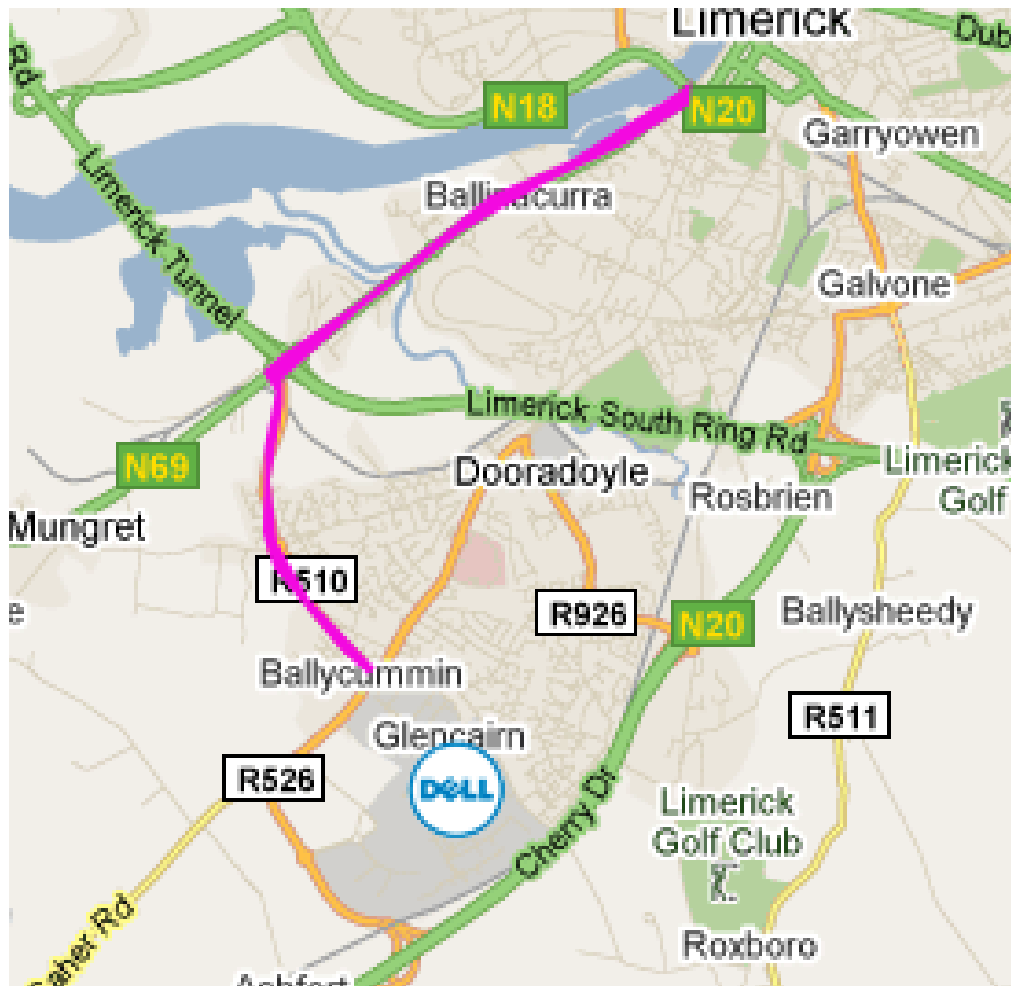

# From Dublin – DELL Limerick

- From Dublin take the N7 to Limerick, then the M7 motorway,
- On approaching Limerick stay on the M7 until ext 30, take exit signposted Cork M18
- Take the **M18** towards Limerick.
- Follows signs for Cork which will bring you onto the **M20**.
- **Take Exit 3 to Raheen Business Park.**
- At 1<sup>st</sup> roundabout take 2<sup>nd</sup> exit
- At 2<sup>nd</sup> roundabout take 3<sup>rd</sup> roundabout
- Follow the road until the first main crossroad and take a left.
- Dell is on the Right hand side

# From Cork – DELL Limerick

- From Cork take the N20 to Limerick,
- On approaching Limerick take the M20 motorway signposted Limerick
- Take Exit 3 to Raheen Business Park.**
- At 1<sup>st</sup> roundabout take 2<sup>nd</sup> exit
- At 2<sup>nd</sup> roundabout take 3<sup>rd</sup> roundabout
- Follow the road until the first main crossroad and take a left.
- Dell is on the Right hand side

# Limerick City to DELL

- Take the Dock road towards Foynes (N69).

- Take the 1<sup>st</sup> exit at 3<sup>rd</sup> roundabout heading towards Raheen

- At 2<sup>nd</sup> roundabout take the second exit into the Raheen Business Park