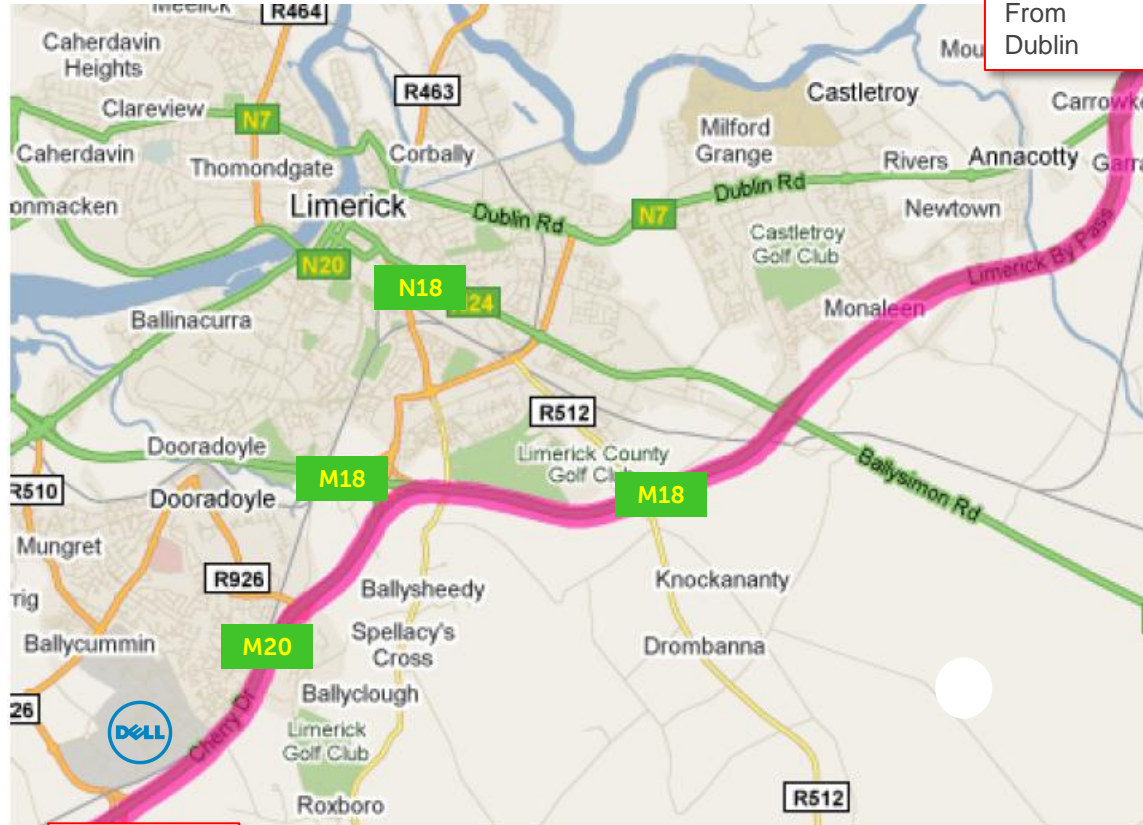

# Directions to Dell Limerick

# From Dublin – DELL Limerick

- From Dublin take the N7 to Limerick, then the M7 motorway,
- On approaching Limerick stay on the M7 until ext 30, take exit signposted Cork M18
- Take the **M18** towards Limerick.
- Follows signs for Cork which will bring you onto the **M20**.
- **Take Exit 3 to Raheen Business Park.**
- At 1<sup>st</sup> roundabout take 2<sup>nd</sup> exit
- At 2<sup>nd</sup> roundabout take 3<sup>rd</sup> roundabout
- Follow the road until the first main crossroad and take a left.
- Dell is on the Right hand side

# From Cork – DELL Limerick

- From Cork take the N20 to Limerick,
- On approaching Limerick take the M20 motorway signposted Limerick
- Take Exit 3 to Raheen Business Park.**
- At 1<sup>st</sup> roundabout take 2<sup>nd</sup> exit
- At 2<sup>nd</sup> roundabout take 3<sup>rd</sup> roundabout
- Follow the road until the first main crossroad and take a left.
- Dell is on the Right hand side